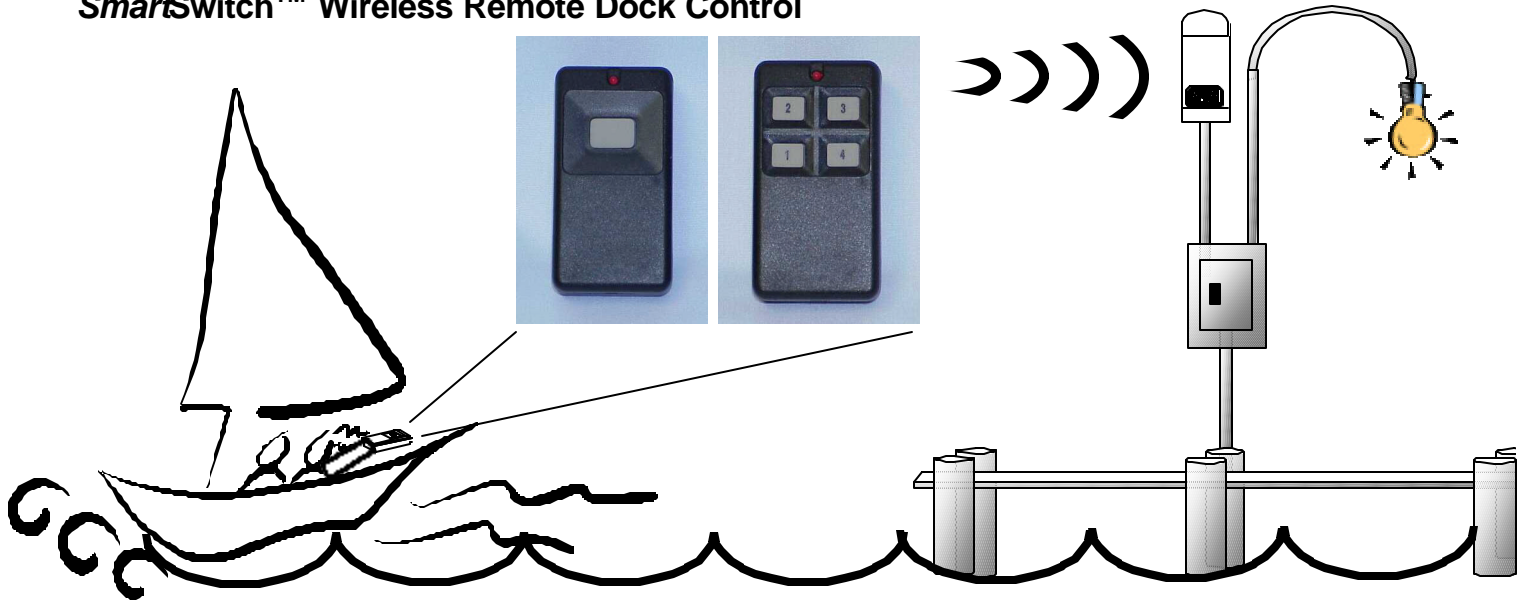

Smart Wireless SOLUTIONS

SmartSwitch™ Wireless Remote Dock Control

PUSH-BUTTON REMOTE CONTROL OF DOCKSIDE FUNCTIONS FROM YOUR BOAT

PLUG AND PLAY SIMPLICITY

As you approach or depart your dock, the press of a button on your *SmartSwitch™* handheld transmitter turns your dock lights on or off, raises or lowers your boat lift, sends or calls your tram, or remotely operates other electrical appliances.

The press of a transmitter button sends a signal to its dockside receiver which turns on or off a relay connected to an appliance such as dock lights or boat lift motor. For multiple functions at the same dock site, our 4-button transmitter can control our 4-relay receiver.

ISAACS SPREAD SPECTRUM RELIABILITY

Isaacs *SmartSwitch™* systems utilize 900MHz, frequency hopping, spread spectrum digital radio technology to reliably transmit switch openings and closures from remote locations.

CONVENIENT AND EASY TO INSTALL

Handheld transmitters are compact (1.7 x 1.1 x 3.1 inches) and battery powered with a long-life lithium battery. *SmartSwitch™* receivers are conveniently packaged in a weatherproof enclosure with integrated internal antennas for quick and easy installation.