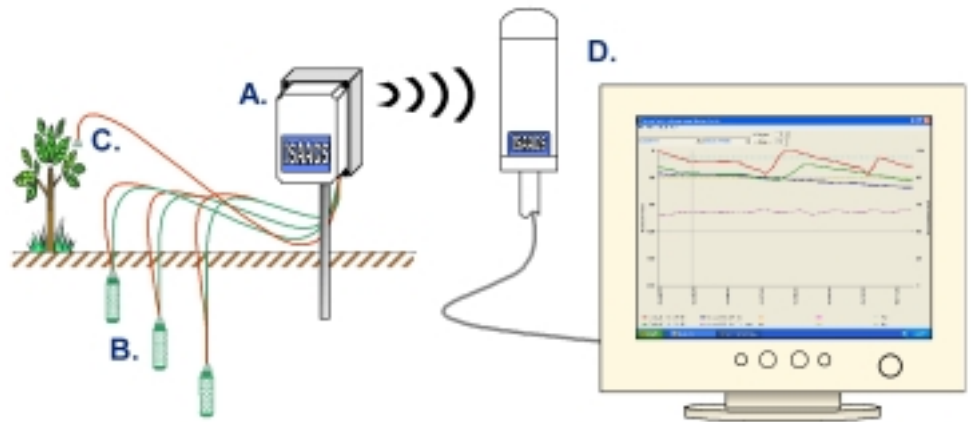

REMOTE SOIL MOISTURE MONITORING

Soil moisture data from your field immediately available on your computer

Save Time

Save Vehicle Wear and Tear

Save Money

Extend the range of your system with an **ISAACS SmartRepeater**.

ISAACS@IsaacsTech.com
www.IsaacsTech.com

Tel 800 237 2286
Tel 509 529 2286
Fax 509 529 2291

3380 Isaacs Ave
Walla Walla WA 99362
USA

Gives You Soil Moisture Data Without Going to the Field

The value of soil moisture measurement in managing irrigation schedules has been demonstrated for many decades. However, collecting data from the field is time consuming and can be expensive. To automate data collection and data logging, a system was developed using the proven Watermark solid state, electric resistance type sensor and the reliable Isaacs Digital Radio. Now, the **Isaacs Moisture Monitoring System** can wirelessly download data from soil moisture and temperature sensors directly into your computer.

B. Soil Temp/Watermark Sensor

- Proven, solid-state, material matrix design measures **available moisture** - not just moisture content of soil.
- Integrated temperature sensor improves accuracy of moisture readings and provides soil temperature at each depth.

C. Aux Temperature Sensor

- Monitor site temperatures other than soil.

D. Base Receiver System

- Isaacs *SmartReceiver* receives wireless data from up to 256 Remote Moisture Trackers and comes in weatherproof enclosure with 1" FNPT fitting on bottom for quick and easy installation.